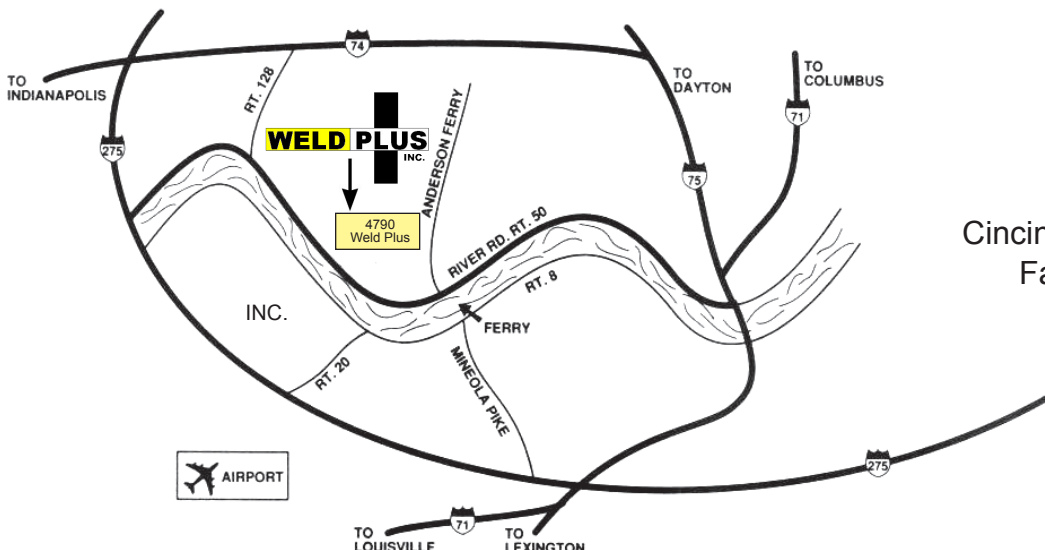

X
Xiris

Z
ZRC
Zyglo

4790 River Road
Cincinnati, Ohio 45233
Fax: 513.467.3585

WELD PLUS IS A WOMAN OWNED COMPANY

www.weldplus.com

513.941.4411

800.288.9414

PRODUCT LIST