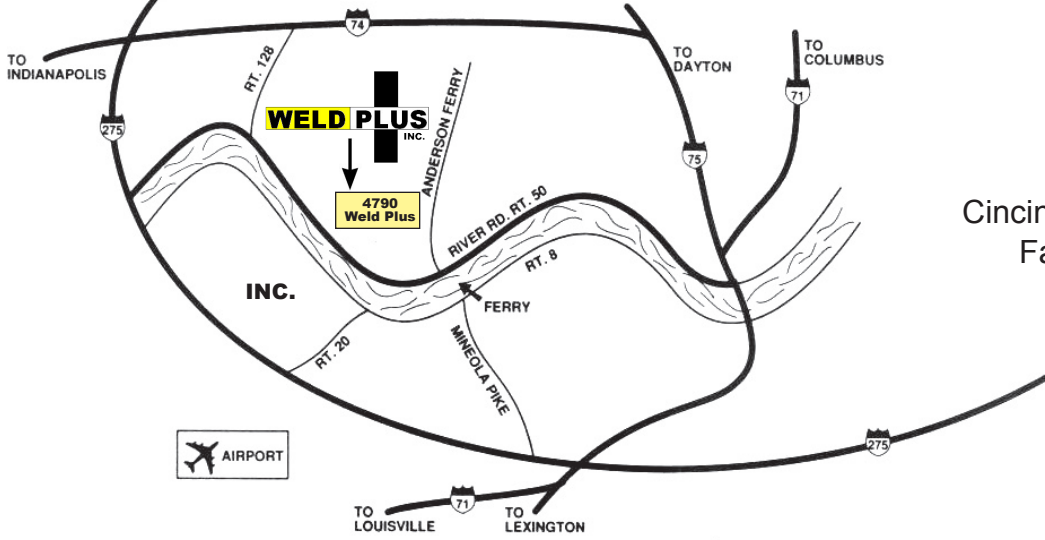

Z
 ZRC
 Zyglo

4790 River Road
 Cincinnati, Ohio 45233
 Fax: 513.467.3585

WELD PLUS IS A WOMAN OWNED COMPANY

www.weldplus.com

513.941.4411

800.288.9414

WELD PLUS

WELDING SOLUTIONS